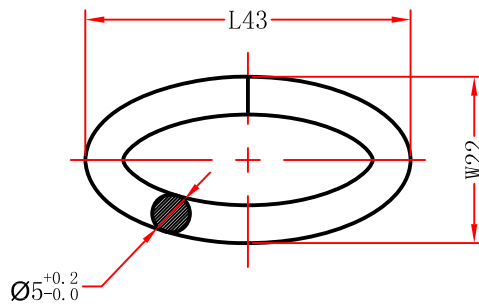

CHAIN: 5607-XX, L 3'

CHAIN RING: L40*W22 DIA4.0 ^{+0.2}/_{-0.1}

Hanging chain and its attachments must be able to withstand the total weight four times the lamp body, continuous test 72 hours

		LIVEX LIGHTING, INC. One Cory Road, Morristown, NJ 07960 Tel: 973-292-1777, Fax: 973-292-6222	
		WARNING THIS DRAWING IS PROPRIETARY TO LIVEX IMPORT AND IS PROTECTED UNDER THE COPYRIGHT AND/OR PATENT LAWS. ANY UNAUTHORIZED USE WILL SUBJECT YOU TO CRIMINAL AND CIVIL PENALTIES AND PROSECUTION TO THE FULL EXTENT OF THE LAW.	
STYLE:	chain ring	STANDARD:	UL/CUL/CSA
ITEM NUMBER:	5607-XX	FINISH:	
SCALE:	1:1	DRAWING:	Zhang Jianhua
ACTUAL SIZE:	ø * H W*H*E L*W*H	AUDITING:	Cheng Zhian
MATERIAL:	metal	SANCTION:	Huang
EDITION:	A/0	UNIT:	mm[inch]
		DATE:	2013/01/21

CHAIN: 5610-XX, L 12'

CHAIN RING: L52*W27 DIA6.0 ^{+0.2}/_{-0.0}

Hanging chain and its attachments must be able to withstand the total weight four times the lamp body, continuous test 72 hours

		LIVEX LIGHTING, INC. One Cory Road, Morristown, NJ 07960 Tel: 973-292-1777, Fax: 973-292-6222	
		WARNING THIS DRAWING IS PROPRIETARY TO LIVEX IMPORT AND IS PROTECTED UNDER THE COPYRIGHT AND/OR PATENT LAWS. ANY UNAUTHORIZED USE WILL SUBJECT YOU TO CRIMINAL AND CIVIL PENALTIES AND PROSECUTION TO THE FULL EXTENT OF THE LAW.	
STYLE:	chain ring	STANDARD:	UL/CUL/CSA
ITEM NUMBER:	5610-XX	FINISH:	
SCALE:	1:1	DRAWING:	Zhang Jianhua
ACTUAL SIZE:	ø • H W*H*E L*W*H	AUDITING:	Cheng Zhian
MATERIAL:	metal	SANCTION:	Huang
EDITION:	A/0	UNIT:	mm[in"]
		DATE:	2013/01/21