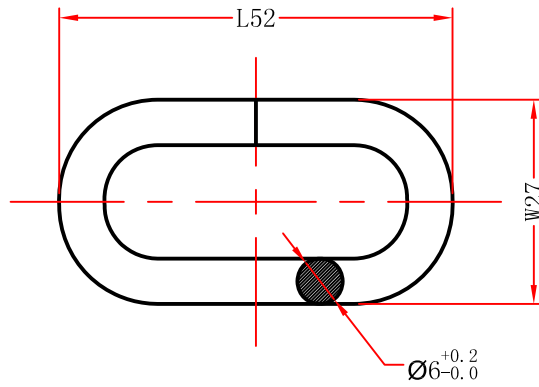

CHAIN: 5607-XX, L 3'

CHAIN RING: L40*W22 DIA4.0 ^{+0.2}/_{-0.1}

Hanging chain and its attachments must be able to withstand the total weight four times the lamp body, continuous test 72 hours

		LIVEX LIGHTING, INC. One Cory Road, Morristown, NJ 07960 Tel: 973-292-1777, Fax: 973-292-6222	
		WARNING THIS DRAWING IS PROPRIETARY TO LIVEX IMPORT AND IS PROTECTED UNDER THE COPYRIGHT AND/OR PATENT LAWS. ANY UNAUTHORIZED USE WILL SUBJECT YOU TO CRIMINAL AND CIVIL PENALTIES AND PROSECUTION TO THE FULL EXTENT OF THE LAW.	
STYLE:	chain ring	STANDARD:	UL/CUL/CSA
ITEM NUMBER:	5607-XX	FINISH:	
SCALE:	1:1	DRAWING:	Zhang Jianhua
ACTUAL SIZE:	ø * H W*H*E L*W*H	AUDITING:	Cheng Zhian
MATERIAL:	metal	SANCTION:	Huang
EDITION:	A/0	UNIT:	mm[inch]
		DATE:	2013/01/21

CHAIN: 5608-XX, L 3'

CHAIN RING: L43*W22 DIA5.0 ^{+0.2}/_{-0.0}

Hanging chain and its attachments must be able to withstand the total weight four times the lamp body, continuous test 72 hours

		LIVEX LIGHTING, INC. One Cory Road, Morristown, NJ 07960 Tel: 973-292-1777, Fax: 973-292-6222	
		WARNING THIS DRAWING IS PROPRIETARY TO LIVEX IMPORT AND IS PROTECTED UNDER THE COPYRIGHT AND/OR PATENT LAWS. ANY UNAUTHORIZED USE WILL SUBJECT YOU TO CRIMINAL AND CIVIL PENALTIES AND PROSECUTION TO THE FULL EXTENT OF THE LAW.	
STYLE:	chain ring	STANDARD:	UL/CUL/CSA
ITEM NUMBER:	5608-XX	FINISH:	
SCALE:	1:1	DRAWING:	Zhang Jianhua
ACTUAL SIZE:	ø • H W*H*E L*W*H	AUDITING:	Cheng Zhian
MATERIAL:	metal	SANCTION:	Huang
EDITION:	A/0	UNIT:	mm[in"]
		DATE:	2013/01/21