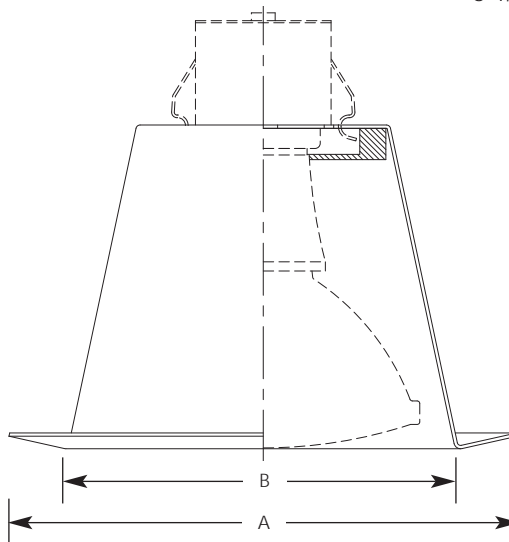

Type _____
 -28
 P8367WL

Catalog No.	Finish White	Dimensions (Inches)	
		A	B
P8367WL	-28	6-1/8	4-5/8

Lamp Wattage*

Housing	IC	Non-IC
P84-AT	50PAR30	50PAR30
P85-AT	50PAR30	50PAR30
P85-TG	N/A	50PAR30
P85-FB	N/A	50PAR30
P184-TG	50PAR30	50PAR30

Specifications:

Flange

- Bright white powder painted integral metal flange
- No light leaks around trim flange
- Covers irregular ceiling openings

Trim

- All aluminum construction
- Socket mounts to trim for optimum performance and consistent lamp position
- Positive upward spring action forces trim to fit snugly against the ceiling
- Splay design optimally accommodates long neck Par30 lamps, but will accept short neck PAR30 lamps

- Adhesive backed, high-temperature acrylic gasket is placed on interior top portion of reflector to prevent the passage of water into socket

Labels

- UL-CUL wet location listed
- Rated IC and Non-IC

Photometrics